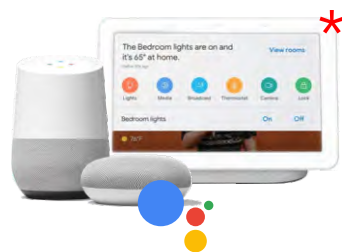

Complete Home Automation Solution

WIRED/
WIRELESS

DALI 2.0
DT8 HUB

ACTUATORS/
CONTROLLERS

MODULAR

Digital Dreams Platform

Digital Dreams offers a wide range of connected home products which can cater to a single room up to a mansion. All the products are available in both mediums wired and wireless, making it the perfect fit for any smart home/office, commercial space requirement.

With support for **voice controls** one can avail the benefits of all the 3 worlds - Amazon, Apple and Google*. With Apple's Homekit one can use the stock [iOS Home App](#) for securely controlling the devices connected to the Digital Dreams platform making it simpler than ever before. Ask Siri to turn off the lights from your iPhone or Ask Alexa to activate the TV scene or Ask Google to set the perfect lighting mood for a party. Digital Dreams makes everything work seamlessly — for you.