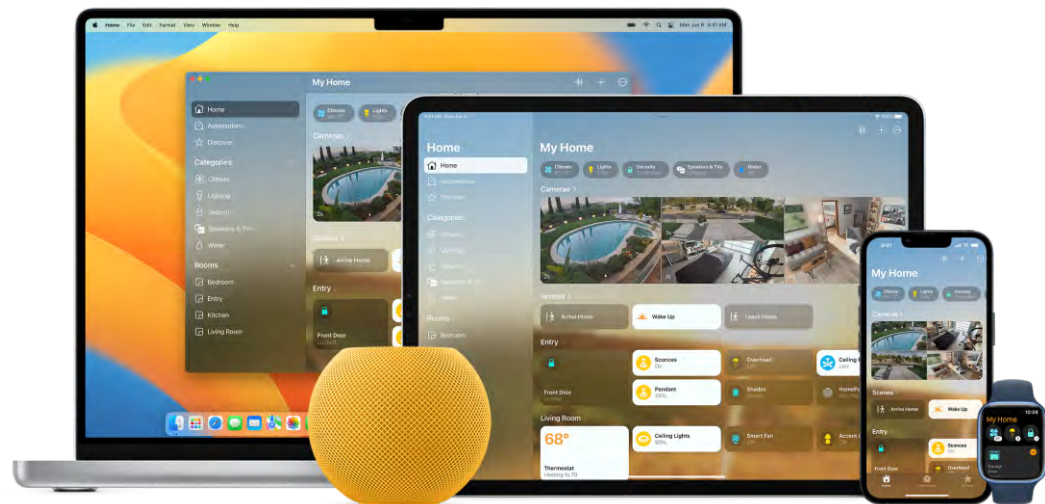

Digital Dreams avails a spectrum of products making life a lot easier. Though it delivers a groundbreaking level of functionality and connectivity, *the usage is simplified to the core.* From control to convenience, office to living room, from your TV screen to the projector screen, you can control more, save more and simplify more effortlessly.

A quick glance:

- Feather Touch
- Large Touch Buttons
- Built-in Wifi
- Multi Control - IR Remote, Touch & Smart Device
- Retrofit - 4/6/8 Module Box Size

Multiple Platform Control:

IR REMOTE

WIFI

DIGITAL PLATFORM

Applications:

ANDROID SUPPORT

iOS SUPPORT

Technical Superiority:

	Voice Control		Multi-User Control
	Self-Configurable		Intuitive User Interface
	Instant Response		Realtime State Monitoring

0.3mm Chamfer
3mm Toughened Glass

2014 we first introduced glass touch switches in the industry, which has been evolved to the best and have inspired many!

Application Control:

Variants:

1dot3

1 dot 3 - stands for 1 fan & 3 lighting circuit controls. Curtain & dimming controls are available in 1dot5 & 2dot6 variants with a maximum for one and two channels respectively. Generation 2 touch switches are re-designed ground up to greatly enhance user convenience.