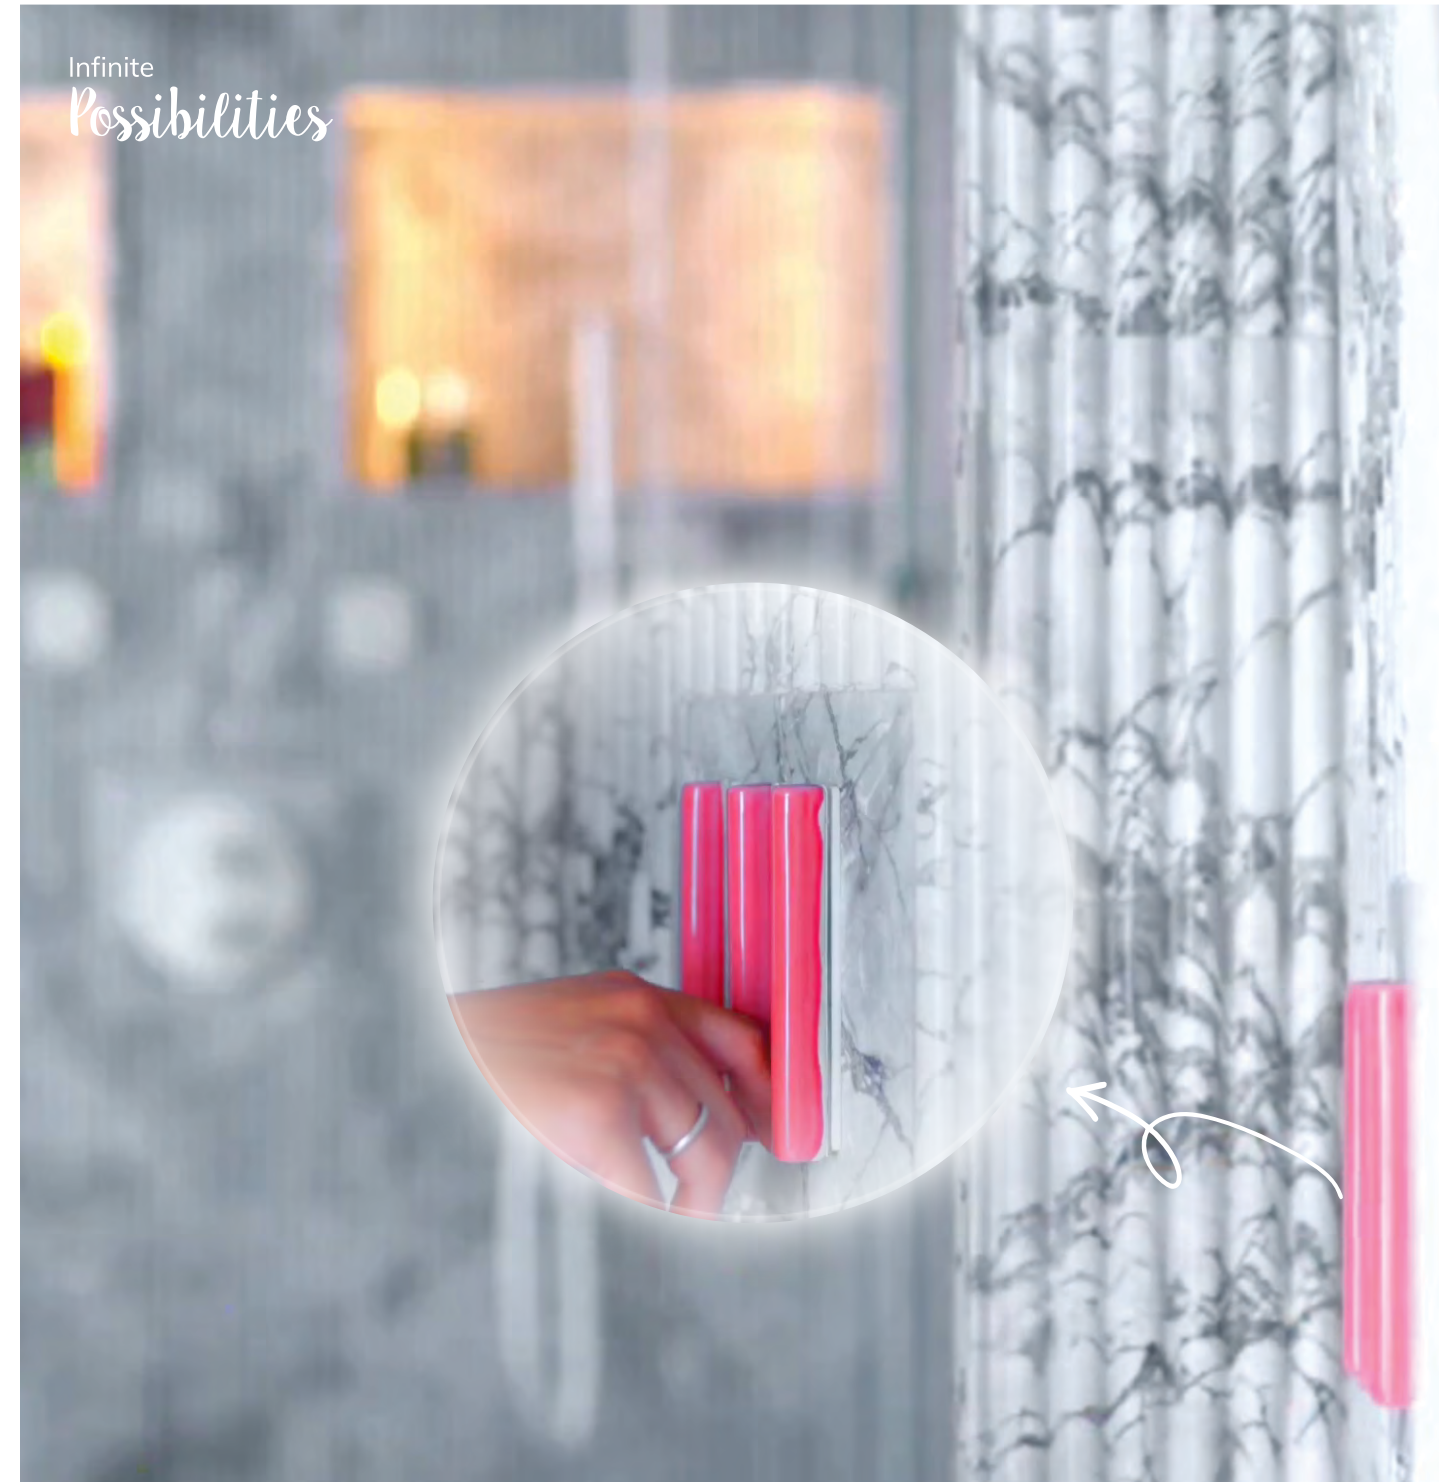

Back Box
Dimensions

Matching Switch/Sockets
Frame

Artisanal Infinity[^] Collection

new

Bring to your homes, these auspicious traditional arts and crafts that have blessed Indian homes through the ages in the form of our modern smart switches. Depicted over papier mache, a traditional craft from Kashmir these switches are something you would want to see in your homes. We also have a limited edition, hand-crafted Ceramic collection that brings out switches in a form never seen before and Indian clay craftsmanship never done before!