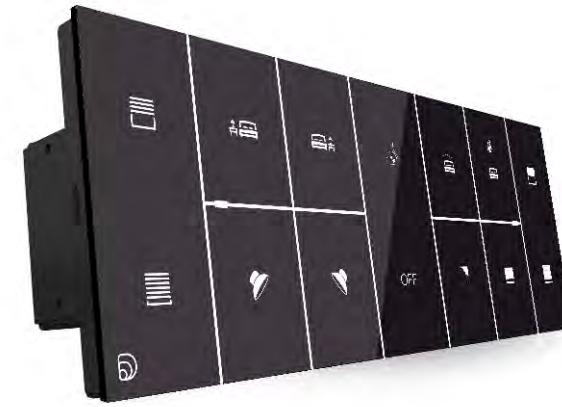

Surface Touch
Custom*
custom icons can be printed

Glass
Generation II

Infinity Hospitality

Home Automation

Office Automation

Case Installations

Touch Switches for Smarter Hotels

The Infinity Hospitality is collection of wired and wireless touch switches redefining lighting control of a hotel room. Crafted using glass, these switches are a design innovation enhancing guest experience with usage simplified to the core. The hospitality solution consists of 3 touch switches — outdoor, thermostat and bedside touch pads. The outdoor touch switch has backlit notification about the room state eg,

DND, Make-my-room and room occupied. The thermostat touch switch has a built-in display which shows the current temperature settings of the room air-conditioner. The bedside touch switch enables easy lighting, fan and drape control with touch or a small Infrared remote letting guest enjoy the stay rather going around finding switch for each light. Additionally voice and tablet control can also be added.