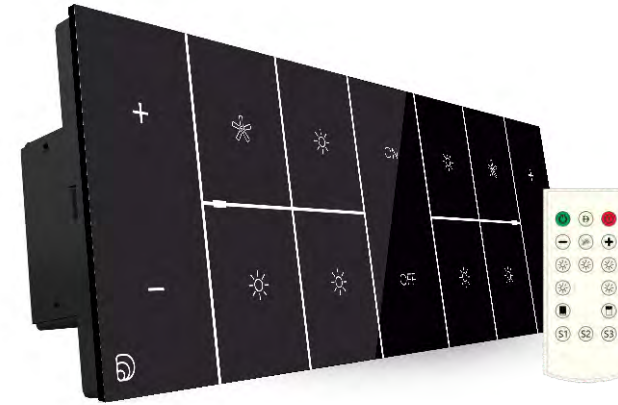

Home Automation

Office Automation

Case Installations

Intelligent Switches for Smarter Homes & Offices

In simple terms, they are touch-sensitive Control Pads. Or, in other words, Intelligent Switches. That means the most basic models are the modern substitute for conventional switches and switchboards. Moreover, they are always at an easy reach even in the dark, thanks to a soft illumination. In addition, they come in sleek and stylish designs that can take the luxury quotient of your home a notch higher.

Touch switches when compared to the regular switches are way more **durable** and **safe**. The conventional switches are made for 125k operations whereas these are made for 1 million operations which happen in a sealed casing hence providing additional protection from spark.

Appliances you can Control:

Fan Control
(Capacitive Dim)

Light Control
(On / Off)

Curtain & Blinds
(Open / Close)

Master Switch
(On / Off)

Light Dimming

Scene Control*
(AV-AC Off)

Remote Control
(Infrared)

A quick glance:

- Feather Touch
- Large Touch Buttons
- Built-in Wifi
- Multi Control - IR Remote, Touch & Smart Device
- Retrofit - 4/6/8 Module Box Size

Multiple Platform Control:

IR REMOTE

WIFI

DIGITAL PLATFORM

Applications:

ANDROID SUPPORT

iOS SUPPORT