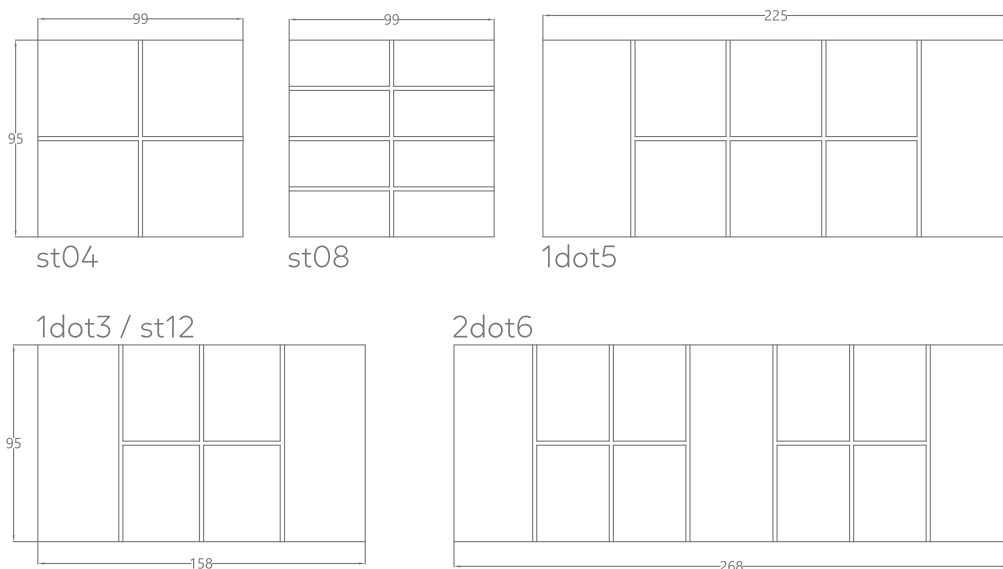

Infinity Collection

'Infinity', is a premium offering from Digital Dreams exclusively for those who value the blend. This series blends with homes as artistically crafted touch panels. A wide range of material oriented switches, that can match & blend in all kinds of homes and interiors.

Did you Know ?

More than intelligent switches, the Infinity Collections is a set of perfect decor for your home!

Features

- Extensive material palette / make your own*
- Minimalist form and function
- Simple and innovative - modern convenience at your fingertips

The Infinity Collection supports standard Indian module box sizes making them retrofit and easy to install.