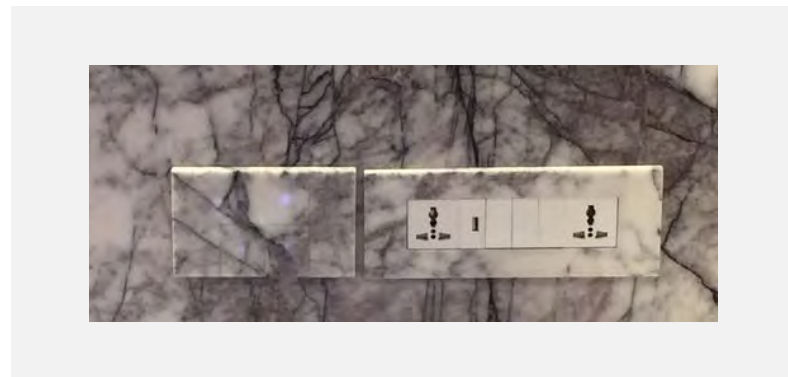

Back Box
Dimensions

Matching Switch/Sockets
Frame

Artisanal Infinity[^] Collection

new

Bring to your homes, these auspicious traditional arts and crafts that have blessed Indian homes through the ages in the form of our modern smart switches. Depicted over papier mache, a traditional craft from Kashmir these switches are something you would want to see in your homes. We also have a limited edition, hand-crafted Ceramic collection that brings out switches in a form never seen before and Indian clay craftsmanship never done before!