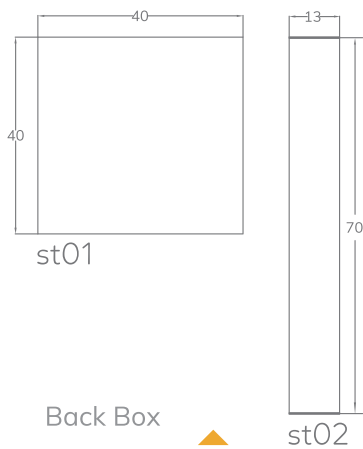

Craftsman Infinity[^] Collection

Infinity craftsman collection is a series wherein a switch is pixelated to its atom form. With this, eliminate any obstructions of sizes and forms that restrict your imagination of a switch to operate your home devices.

Any Material,
Any Shape
can now be a switch!

In Situ

/in 'sitju:/'

As the name suggest, this series is a complete custom made product that can transform any planes into home control switches. With these, you can successfully camouflage your switches to its background. With endless customization and freedom to design, Infinity In Situ is a result of collaboration between space designers and our team!

Back Box
Dimensions