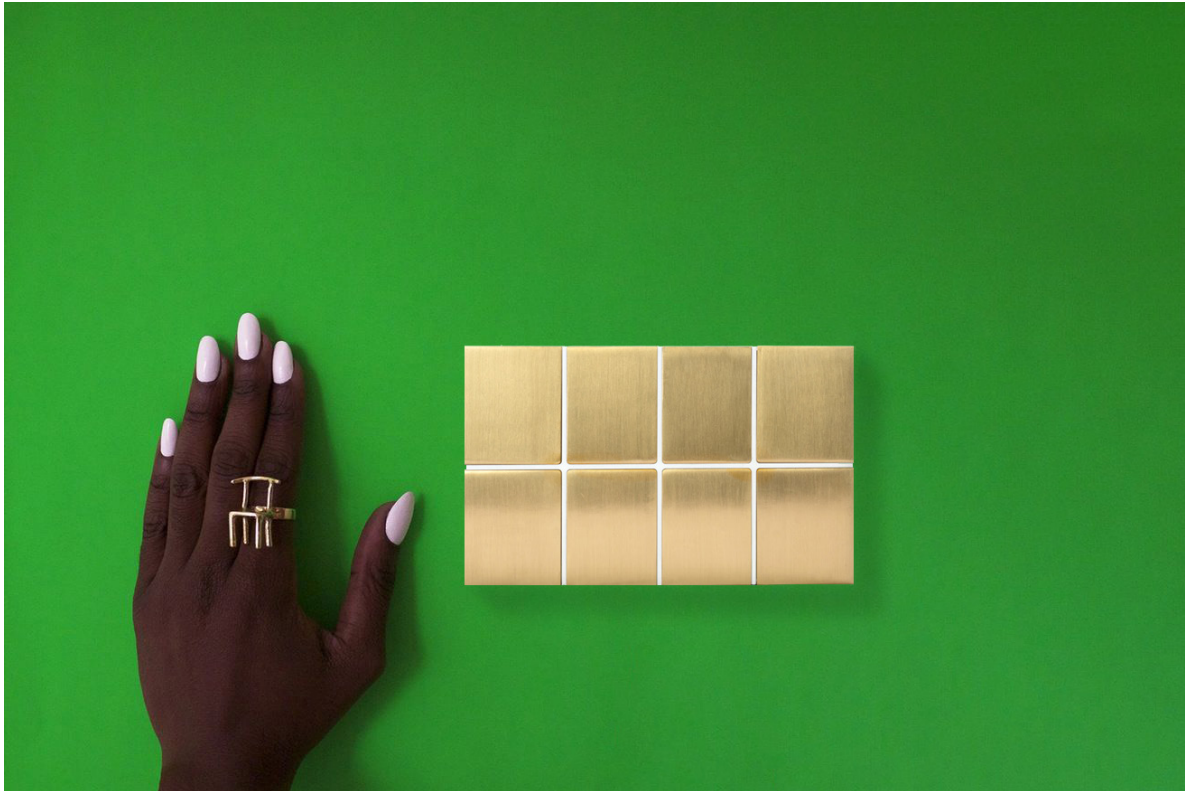

Infinity Collection

*Craftsman*  
Infinity Collection

*Artisanal*  
Infinity Collection

 **Digital Dreams**

Smart Switches | Home Automation

*ST 04 in Ceramic Red from Infinity Artisanal Collection.*

*ST 04 in Papier-mache Indigo from Infinity Artisanal Collection.*

*ST 04 in Ceramic Indigo from Infinity Artisanal Collection.*

ST 04 Colored from Infinity Collection.

ST 04 in Papier-mache Blanc from Infinity Artisanal Collection.

1DOT3 in Papier-mache Charcoal from Infinity Artisanal Collection.